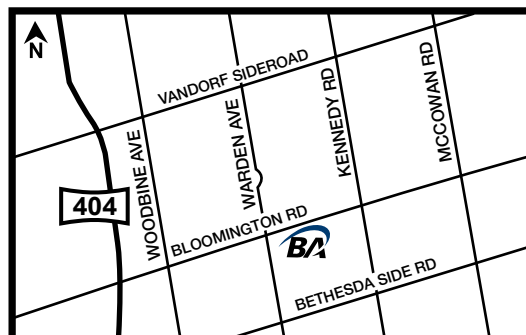

BROCK

pick-up locations

CONCORD

401 Bowes Road

SNOWBALL

1380 Wellington Street West

ETOBICOKE/TORONTO WEST

200 Horner Avenue
North of Lakeshore @ Horner & Kipling

BRADFORD

225 Artesian Industrial Parkway

SUNDERLAND

1150 Concession Road 5

STOUFFVILLE

13473 Warden Avenue

TOTTENHAM*

10693 Highway 9
*Call for Hours of Operation 416.798.7050

WHITBY

5515 Coronation Road