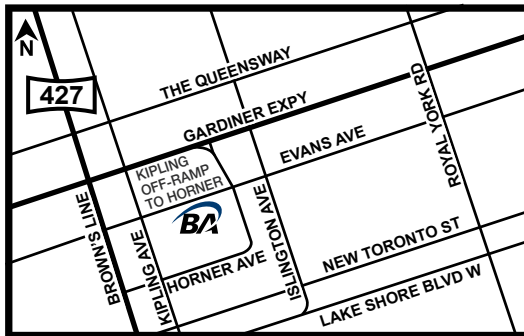

BROCK

pick-up locations

CONCORD

401 Bowes Road

SNOWBALL

1380 Wellington Street West

ETOBICOKE/TORONTO WEST

200 Horner Avenue
North of Lakeshore @ Horner & Kipling

BRADFORD

225 Artesian Industrial Parkway

SUNDERLAND

1150 Concession Road 5

STOUFFVILLE

13473 Warden Avenue

TOTTENHAM*

10693 Highway 9
*Call for Hours of Operation 416.798.7050

WHITBY

5515 Coronation Road