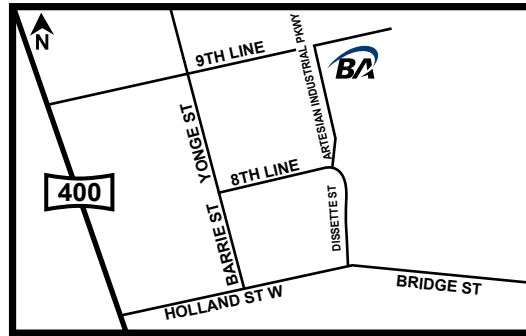

BROCK

pick-up locations

CONCORD

401 Bowes Road

SNOWBALL

1380 Wellington Street West

ETOBICOKE/TORONTO WEST

200 Horner Avenue
North of Lakeshore @ Horner & Kipling

BRADFORD

225 Artesian Industrial Parkway

SUNDERLAND

1150 Concession Road 5

STOUFFVILLE

13473 Warden Avenue

TOTTENHAM*

10693 Highway 9
*Call for Hours of Operation 416.798.7050

WHITBY

5515 Coronation Road