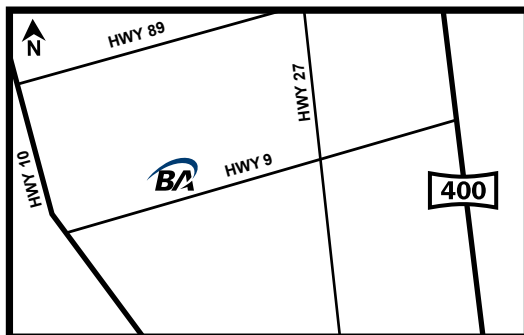

BROCK

pick-up locations

CONCORD

401 Bowes Road

SNOWBALL

1380 Wellington Street West

ETOBICOKE/TORONTO WEST

200 Horner Avenue
North of Lakeshore @ Horner & Kipling

BRADFORD

225 Artesian Industrial Parkway

SUNDERLAND

1150 Concession Road 5

STOUFFVILLE

13473 Warden Avenue

TOTTENHAM*

10693 Highway 9
*Call for Hours of Operation 416.798.7050

WHITBY

5515 Coronation Road