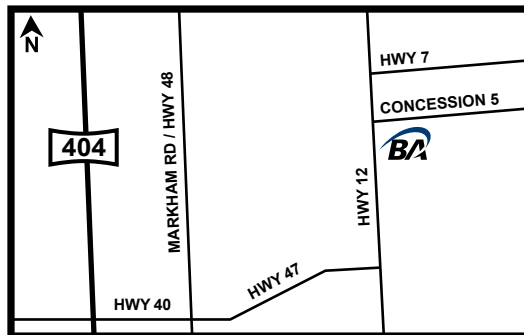

BROCK

pick-up locations

CONCORD

401 Bowes Road

SNOWBALL

1380 Wellington Street West

ETOBICOKE/TORONTO WEST

200 Horner Avenue
North of Lakeshore @ Horner & Kipling

BRADFORD

225 Artesian Industrial Parkway

SUNDERLAND

1150 Concession Road 5

STOUFFVILLE

13473 Warden Avenue

TOTTENHAM*

10693 Highway 9
*Call for Hours of Operation 416.798.7050

WHITBY

5515 Coronation Road