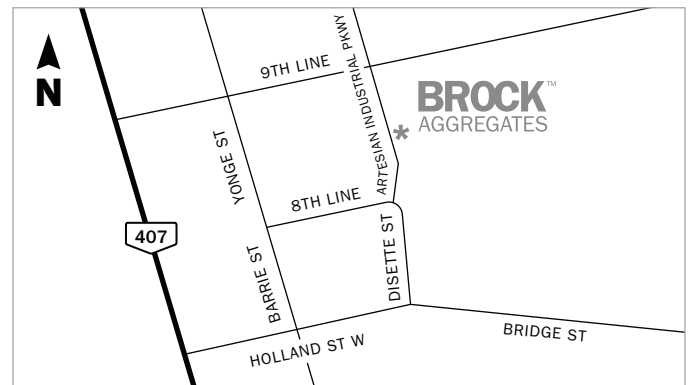

2018 LOCATIONS

CONCORD DEPOT

401 BOWES ROAD
CONCORD

SNOWBALL DEPOT

1380 WELLINGTON STREET WEST
KING CITY

ETOBICOKE / TORONTO WEST DEPOT

200 HORNER AVENUE
NORTH OF LAKESHORE @
HORNER & KIPLING

BRADFORD DEPOT

225 ARTESIAN INDUSTRIAL PARKWAY
BRADFORD

SUNDERLAND PIT

1150 CONCESSION ROAD 5
SUNDERLAND

STOUFFVILLE PIT & DEPOT

13473 WARDEN AVENUE
STOUFFVILLE

TOTTENHAM PIT

10693 HIGHWAY 9
CALEDON

*Call for hours of operation 416.798.7050

WHITBY PIT & DEPOT

5515 CORONATION ROAD
WHITBY

ZEPHYR PIT

225 DURHAM REGIONAL ROAD 39
ZEPHYR

MYRTLE PIT

971 HIGH POINT ROAD
TOWNSHIP OF SCUGOG

ORANGEVILLE PIT

673271 HURONTARIO STREET
ORANGEVILLE