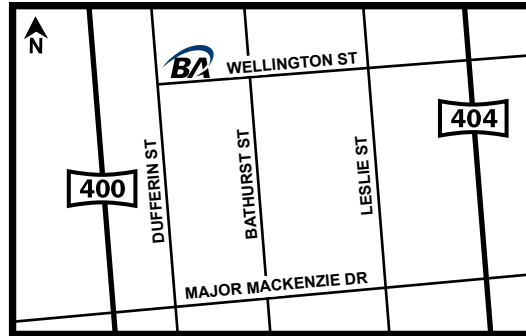

BROCK

pick-up locations

CONCORD

401 Bowes Road

SNOWBALL

1380 Wellington Street West

ETOBICOKE/TORONTO WEST

200 Horner Avenue
North of Lakeshore @ Horner & Kipling

BRADFORD

225 Artesian Industrial Parkway

SUNDERLAND

1150 Concession Road 5

STOUFFVILLE

13473 Warden Avenue

TOTTENHAM*

10693 Highway 9
*Call for Hours of Operation 416.798.7050

WHITBY

5515 Coronation Road