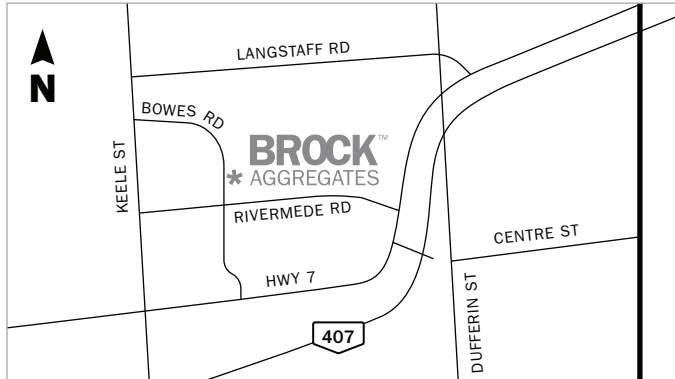

2018 LOCATIONS

CONCORD DEPOT

401 BOWES ROAD
CONCORD

SNOWBALL DEPOT

1380 WELLINGTON STREET WEST
KING CITY

ETOBICOKE / TORONTO WEST DEPOT

200 HORNER AVENUE
NORTH OF LAKESHORE @
HORNER & KIPLING

BRADFORD DEPOT

225 ARTESIAN INDUSTRIAL PARKWAY
BRADFORD

SUNDERLAND PIT

1150 CONCESSION ROAD 5
SUNDERLAND

STOUFFVILLE PIT & DEPOT

13473 WARDEN AVENUE
STOUFFVILLE

TOTTENHAM PIT

10693 HIGHWAY 9
CALEDON

*Call for hours of operation 416.798.7050

WHITBY PIT & DEPOT

5515 CORONATION ROAD
WHITBY

ZEPHYR PIT

225 DURHAM REGIONAL ROAD 39
ZEPHYR

MYRTLE PIT

971 HIGH POINT ROAD
TOWNSHIP OF SCUGOG

ORANGEVILLE PIT

673271 HURONTARIO STREET
ORANGEVILLE