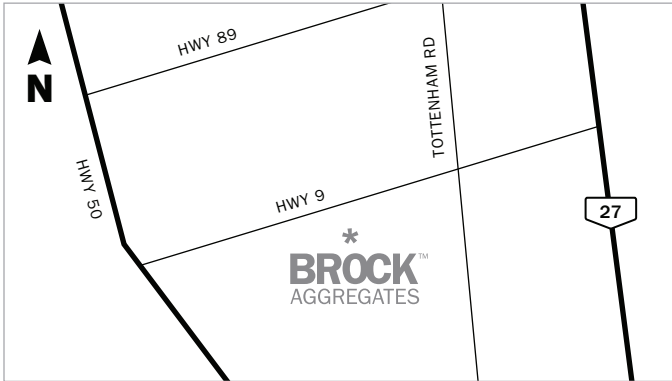

2018 LOCATIONS

CONCORD DEPOT

401 BOWES ROAD
CONCORD

SNOWBALL DEPOT

1380 WELLINGTON STREET WEST
KING CITY

ETOBICOKE / TORONTO WEST DEPOT

200 HORNER AVENUE
NORTH OF LAKESHORE @
HORNER & KIPLING

BRADFORD DEPOT

225 ARTESIAN INDUSTRIAL PARKWAY
BRADFORD

SUNDERLAND PIT

1150 CONCESSION ROAD 5
SUNDERLAND

STOUFFVILLE PIT & DEPOT

13473 WARDEN AVENUE
STOUFFVILLE

TOTTENHAM PIT

10693 HIGHWAY 9
CALEDON

*Call for hours of operation 416.798.7050

WHITBY PIT & DEPOT

5515 CORONATION ROAD
WHITBY

ZEPHYR PIT

225 DURHAM REGIONAL ROAD 39
ZEPHYR

MYRTLE PIT

971 HIGH POINT ROAD
TOWNSHIP OF SCUGOG

ORANGEVILLE PIT

673271 HURONTARIO STREET
ORANGEVILLE