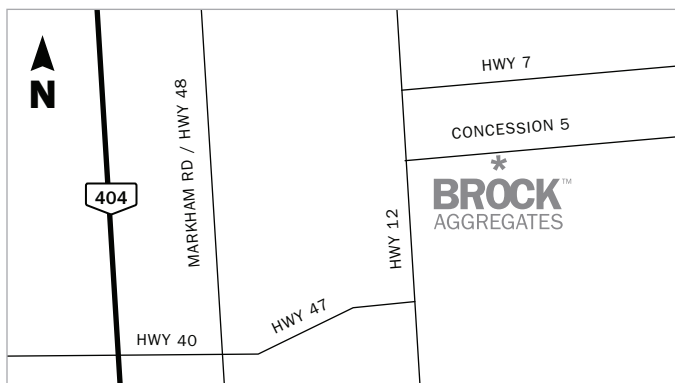

2018 LOCATIONS

CONCORD DEPOT

401 BOWES ROAD
CONCORD

SNOWBALL DEPOT

1380 WELLINGTON STREET WEST
KING CITY

ETOBICOKE / TORONTO WEST DEPOT

200 HORNER AVENUE
NORTH OF LAKESHORE @
HORNER & KIPLING

BRADFORD DEPOT

225 ARTESIAN INDUSTRIAL PARKWAY
BRADFORD

SUNDERLAND PIT

1150 CONCESSION ROAD 5
SUNDERLAND

STOUFFVILLE PIT & DEPOT

13473 WARDEN AVENUE
STOUFFVILLE

TOTTENHAM PIT

10693 HIGHWAY 9
CALEDON

*Call for hours of operation 416.798.7050

WHITBY PIT & DEPOT

5515 CORONATION ROAD
WHITBY

ZEPHYR PIT

225 DURHAM REGIONAL ROAD 39
ZEPHYR

MYRTLE PIT

971 HIGH POINT ROAD
TOWNSHIP OF SCUGOG

ORANGEVILLE PIT

673271 HURONTARIO STREET
ORANGEVILLE