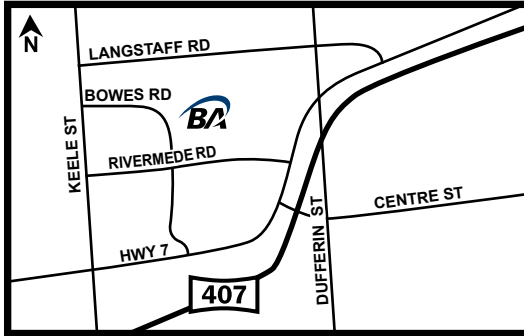

BROCK

pick-up locations

CONCORD

401 Bowes Road

SNOWBALL

1380 Wellington Street West

ETOBICOKE/TORONTO WEST

200 Horner Avenue
North of Lakeshore @ Horner & Kipling

BRADFORD

225 Artesian Industrial Parkway

SUNDERLAND

1150 Concession Road 5

STOUFFVILLE

13473 Warden Avenue

TOTTENHAM*

10693 Highway 9
*Call for Hours of Operation 416.798.7050

WHITBY

5515 Coronation Road