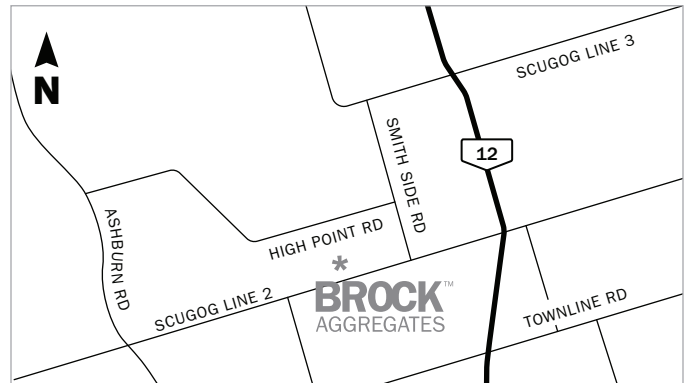

2018 LOCATIONS

CONCORD DEPOT

401 BOWES ROAD
CONCORD

SNOWBALL DEPOT

1380 WELLINGTON STREET WEST
KING CITY

ETOBICOKE / TORONTO WEST DEPOT

200 HORNER AVENUE
NORTH OF LAKESHORE @
HORNER & KIPLING

BRADFORD DEPOT

WHITBY PIT & DEPOT

5515 CORONATION ROAD
WHITBY

ZEPHYR PIT

225 DURHAM REGIONAL ROAD 39
ZEPHYR

MYRTLE PIT

971 HIGH POINT ROAD
TOWNSHIP OF SCUGOG

ORANGEVILLE PIT

673271 HURONTARIO STREET
ORANGEVILLE