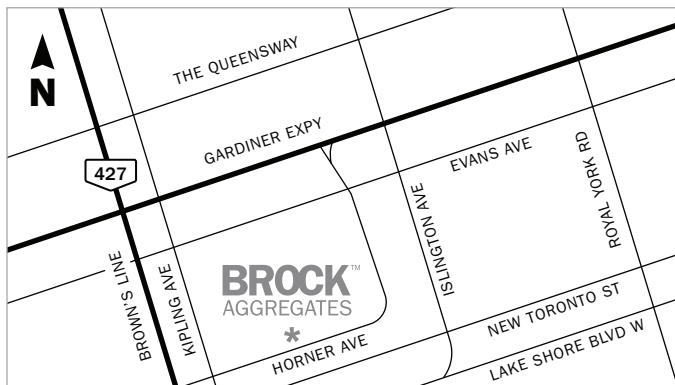

2018 LOCATIONS

CONCORD DEPOT

401 BOWES ROAD
CONCORD

SNOWBALL DEPOT

1380 WELLINGTON STREET WEST
KING CITY

ETOBICOKE / TORONTO WEST DEPOT

200 HORNER AVENUE
NORTH OF LAKESHORE @
HORNER & KIPLING

BRADFORD DEPOT

225 ARTESIAN INDUSTRIAL PARKWAY
BRADFORD

SUNDERLAND PIT

1150 CONCESSION ROAD 5
SUNDERLAND

STOUFFVILLE PIT & DEPOT

13473 WARDEN AVENUE
STOUFFVILLE

TOTTENHAM PIT

10693 HIGHWAY 9
CALEDON

*Call for hours of operation 416.798.7050

WHITBY PIT & DEPOT

5515 CORONATION ROAD
WHITBY

ZEPHYR PIT

225 DURHAM REGIONAL ROAD 39
ZEPHYR

MYRTLE PIT

971 HIGH POINT ROAD
TOWNSHIP OF SCUGOG

ORANGEVILLE PIT

673271 HURONTARIO STREET
ORANGEVILLE