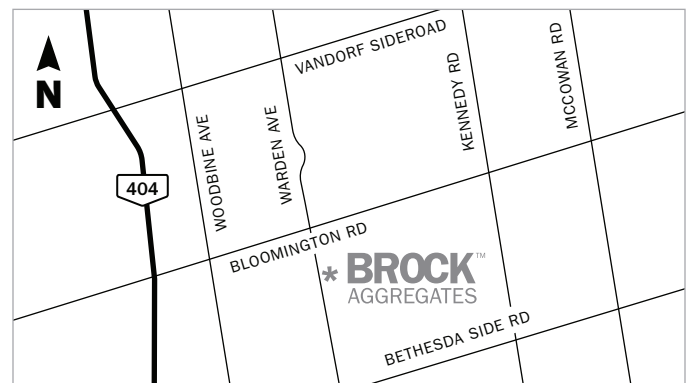

2018 LOCATIONS

CONCORD DEPOT

401 BOWES ROAD
CONCORD

SNOWBALL DEPOT

1380 WELLINGTON STREET WEST
KING CITY

ETOBICOKE / TORONTO WEST DEPOT

200 HORNER AVENUE
NORTH OF LAKESHORE @
HORNER & KIPLING

BRADFORD DEPOT

225 ARTESIAN INDUSTRIAL PARKWAY
BRADFORD

SUNDERLAND PIT

1150 CONCESSION ROAD 5
SUNDERLAND

STOUFFVILLE PIT & DEPOT

13473 WARDEN AVENUE
STOUFFVILLE

TOTTENHAM PIT

10693 HIGHWAY 9
CALEDON

*Call for hours of operation 416.798.7050

WHITBY PIT & DEPOT

5515 CORONATION ROAD
WHITBY

ZEPHYR PIT

225 DURHAM REGIONAL ROAD 39
ZEPHYR

MYRTLE PIT

971 HIGH POINT ROAD
TOWNSHIP OF SCUGOG

ORANGEVILLE PIT

673271 HURONTARIO STREET
ORANGEVILLE