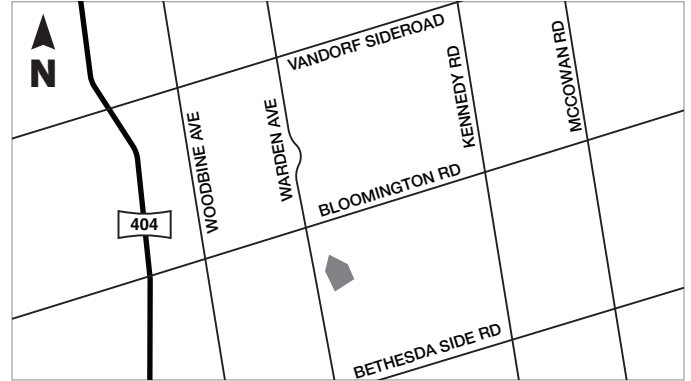

STOUFFVILLE PIT & DEPOT

13473 WARDEN AVENUE
STOUFFVILLE