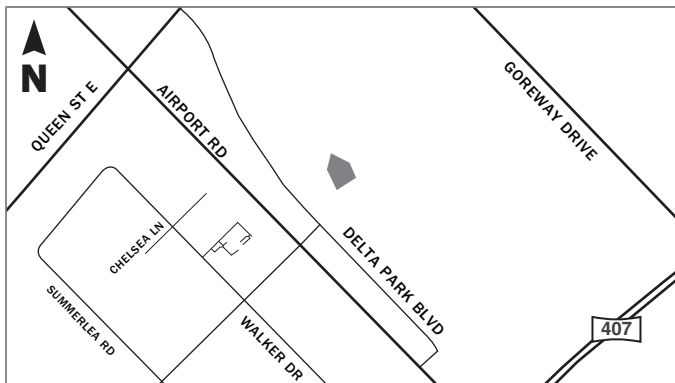

**BRADFORD DEPOT** 225 ARTESIAN INDUSTRIAL PARKWAY  
BRADFORD

**CONCORD DEPOT**

401 BOWES ROAD  
CONCORD

**DELTA PARK DEPOT**

19 DELTA PARK BLVD  
BRAMPTON

**ETOBICOKE / TORONTO WEST DEPOT**

200 HORNER AVENUE  
NORTH OF LAKESHORE @  
HORNER & KIPLING

**MYRTLE PIT**

971 HIGH POINT ROAD  
TOWNSHIP OF SCUGOG

**ORANGEVILLE PIT**

673271 HURONTARIO STREET  
ORANGEVILLE

## STOUFFVILLE PIT & DEPOT

13473 WARDEN AVENUE  
STOUFFVILLE

## WHITBY PIT & DEPOT

5515 CORONATION ROAD  
WHITBY