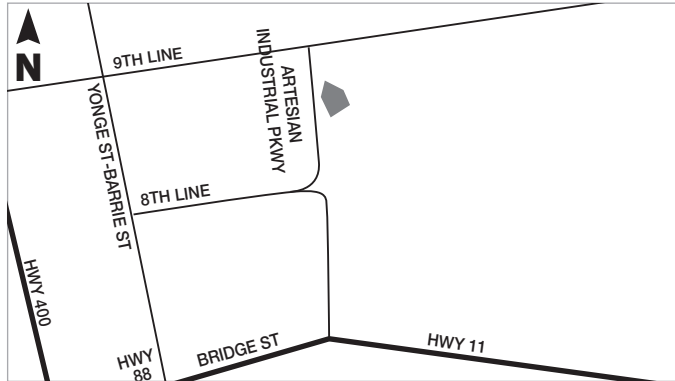

**BRADFORD DEPOT** 225 ARTESIAN INDUSTRIAL PARKWAY  
BRADFORD

**CONCORD DEPOT**

401 BOWES ROAD  
CONCORD

**DELTA PARK DEPOT**

19 DELTA PARK BLVD  
BRAMPTON

**ETOBICOKE / TORONTO WEST DEPOT**

200 HORNER AVENUE  
NORTH OF LAKESHORE @  
HORNER & KIPLING

**MYRTLE PIT**

971 HIGH POINT ROAD  
TOWNSHIP OF SCUGOG

**ORANGEVILLE PIT**

673271 HURONTARIO STREET  
ORANGEVILLE

## STOUFFVILLE PIT & DEPOT

13473 WARDEN AVENUE  
STOUFFVILLE

## WHITBY PIT & DEPOT

5515 CORONATION ROAD  
WHITBY