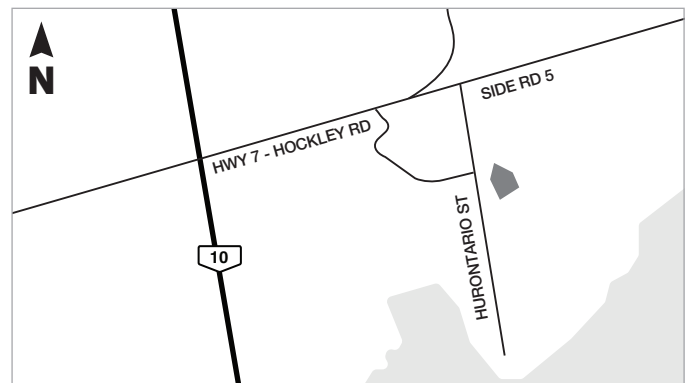

**BRADFORD DEPOT** 225 ARTESIAN INDUSTRIAL PARKWAY  
BRADFORD

**CONCORD DEPOT**

401 BOWES ROAD  
CONCORD

**DELTA PARK DEPOT**

19 DELTA PARK BLVD  
BRAMPTON

**ETOBICOKE / TORONTO WEST DEPOT**

200 HORNER AVENUE  
NORTH OF LAKESHORE @  
HORNER & KIPLING

**MYRTLE PIT**

971 HIGH POINT ROAD  
TOWNSHIP OF SCUGOG

**ORANGEVILLE PIT**

673271 HURONTARIO STREET  
ORANGEVILLE

## SNOWBALL DEPOT

1380 WELLINGTON STREET WEST  
KING CITY

## WHITBY PIT & DEPOT

5515 CORONATION ROAD  
WHITBY