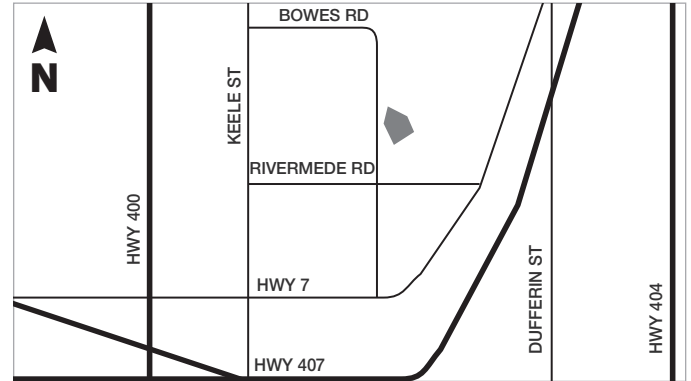

**BRADFORD DEPOT** 225 ARTESIAN INDUSTRIAL PARKWAY  
BRADFORD

**CONCORD DEPOT**

401 BOWES ROAD  
CONCORD

**DELTA PARK DEPOT**

19 DELTA PARK BLVD  
BRAMPTON

**ETOBICOKE / TORONTO WEST DEPOT**

200 HORNER AVENUE  
NORTH OF LAKESHORE @  
HORNER & KIPLING

**MYRTLE PIT**

971 HIGH POINT ROAD  
TOWNSHIP OF SCUGOG

**ORANGEVILLE PIT**

673271 HURONTARIO STREET  
ORANGEVILLE

## STOUFFVILLE PIT & DEPOT

13473 WARDEN AVENUE  
STOUFFVILLE

## WHITBY PIT & DEPOT

5515 CORONATION ROAD  
WHITBY