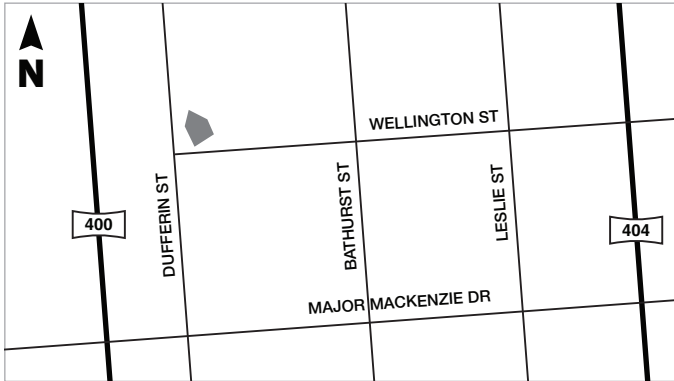

**BRADFORD DEPOT** 225 ARTESIAN INDUSTRIAL PARKWAY  
BRADFORD

**CONCORD DEPOT**

401 BOWES ROAD  
CONCORD

**DELTA PARK DEPOT**

19 DELTA PARK BLVD  
BRAMPTON

**ETOBICOKE / TORONTO WEST DEPOT**

200 HORNER AVENUE  
NORTH OF LAKESHORE @  
HORNER & KIPLING

**MYRTLE PIT**

971 HIGH POINT ROAD  
TOWNSHIP OF SCUGOG

**ORANGEVILLE PIT**

673271 HURONTARIO STREET  
ORANGEVILLE

## STOUFFVILLE PIT & DEPOT

13473 WARDEN AVENUE  
STOUFFVILLE

## WHITBY PIT & DEPOT

5515 CORONATION ROAD  
WHITBY