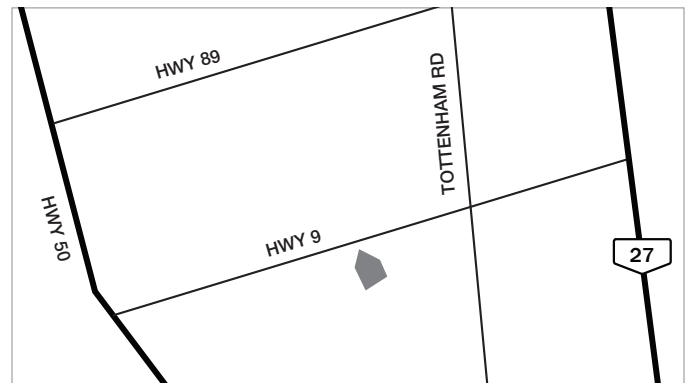

TOTTENHAM PIT

10693 HIGHWAY 9
CALEDON