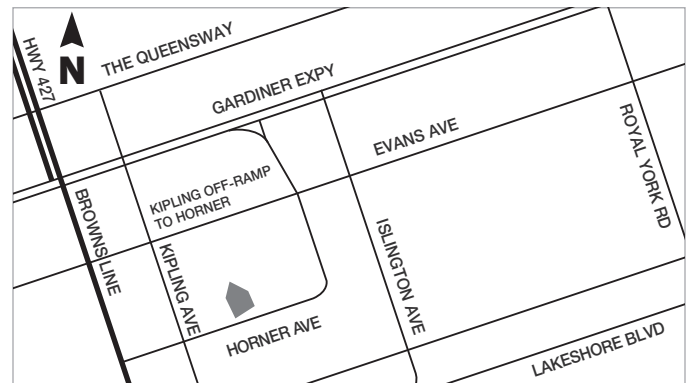

**BRADFORD DEPOT** 225 ARTESIAN INDUSTRIAL PARKWAY  
BRADFORD

**CONCORD DEPOT**

401 BOWES ROAD  
CONCORD

**DELTA PARK DEPOT**

19 DELTA PARK BLVD  
BRAMPTON

**ETOBICOKE / TORONTO WEST DEPOT**

200 HORNER AVENUE  
NORTH OF LAKESHORE @  
HORNER & KIPLING

**MYRTLE PIT**

971 HIGH POINT ROAD  
TOWNSHIP OF SCUGOG

**ORANGEVILLE PIT**

673271 HURONTARIO STREET  
ORANGEVILLE

## STOUFFVILLE PIT & DEPOT

13473 WARDEN AVENUE  
STOUFFVILLE

## WHITBY PIT & DEPOT

5515 CORONATION ROAD  
WHITBY